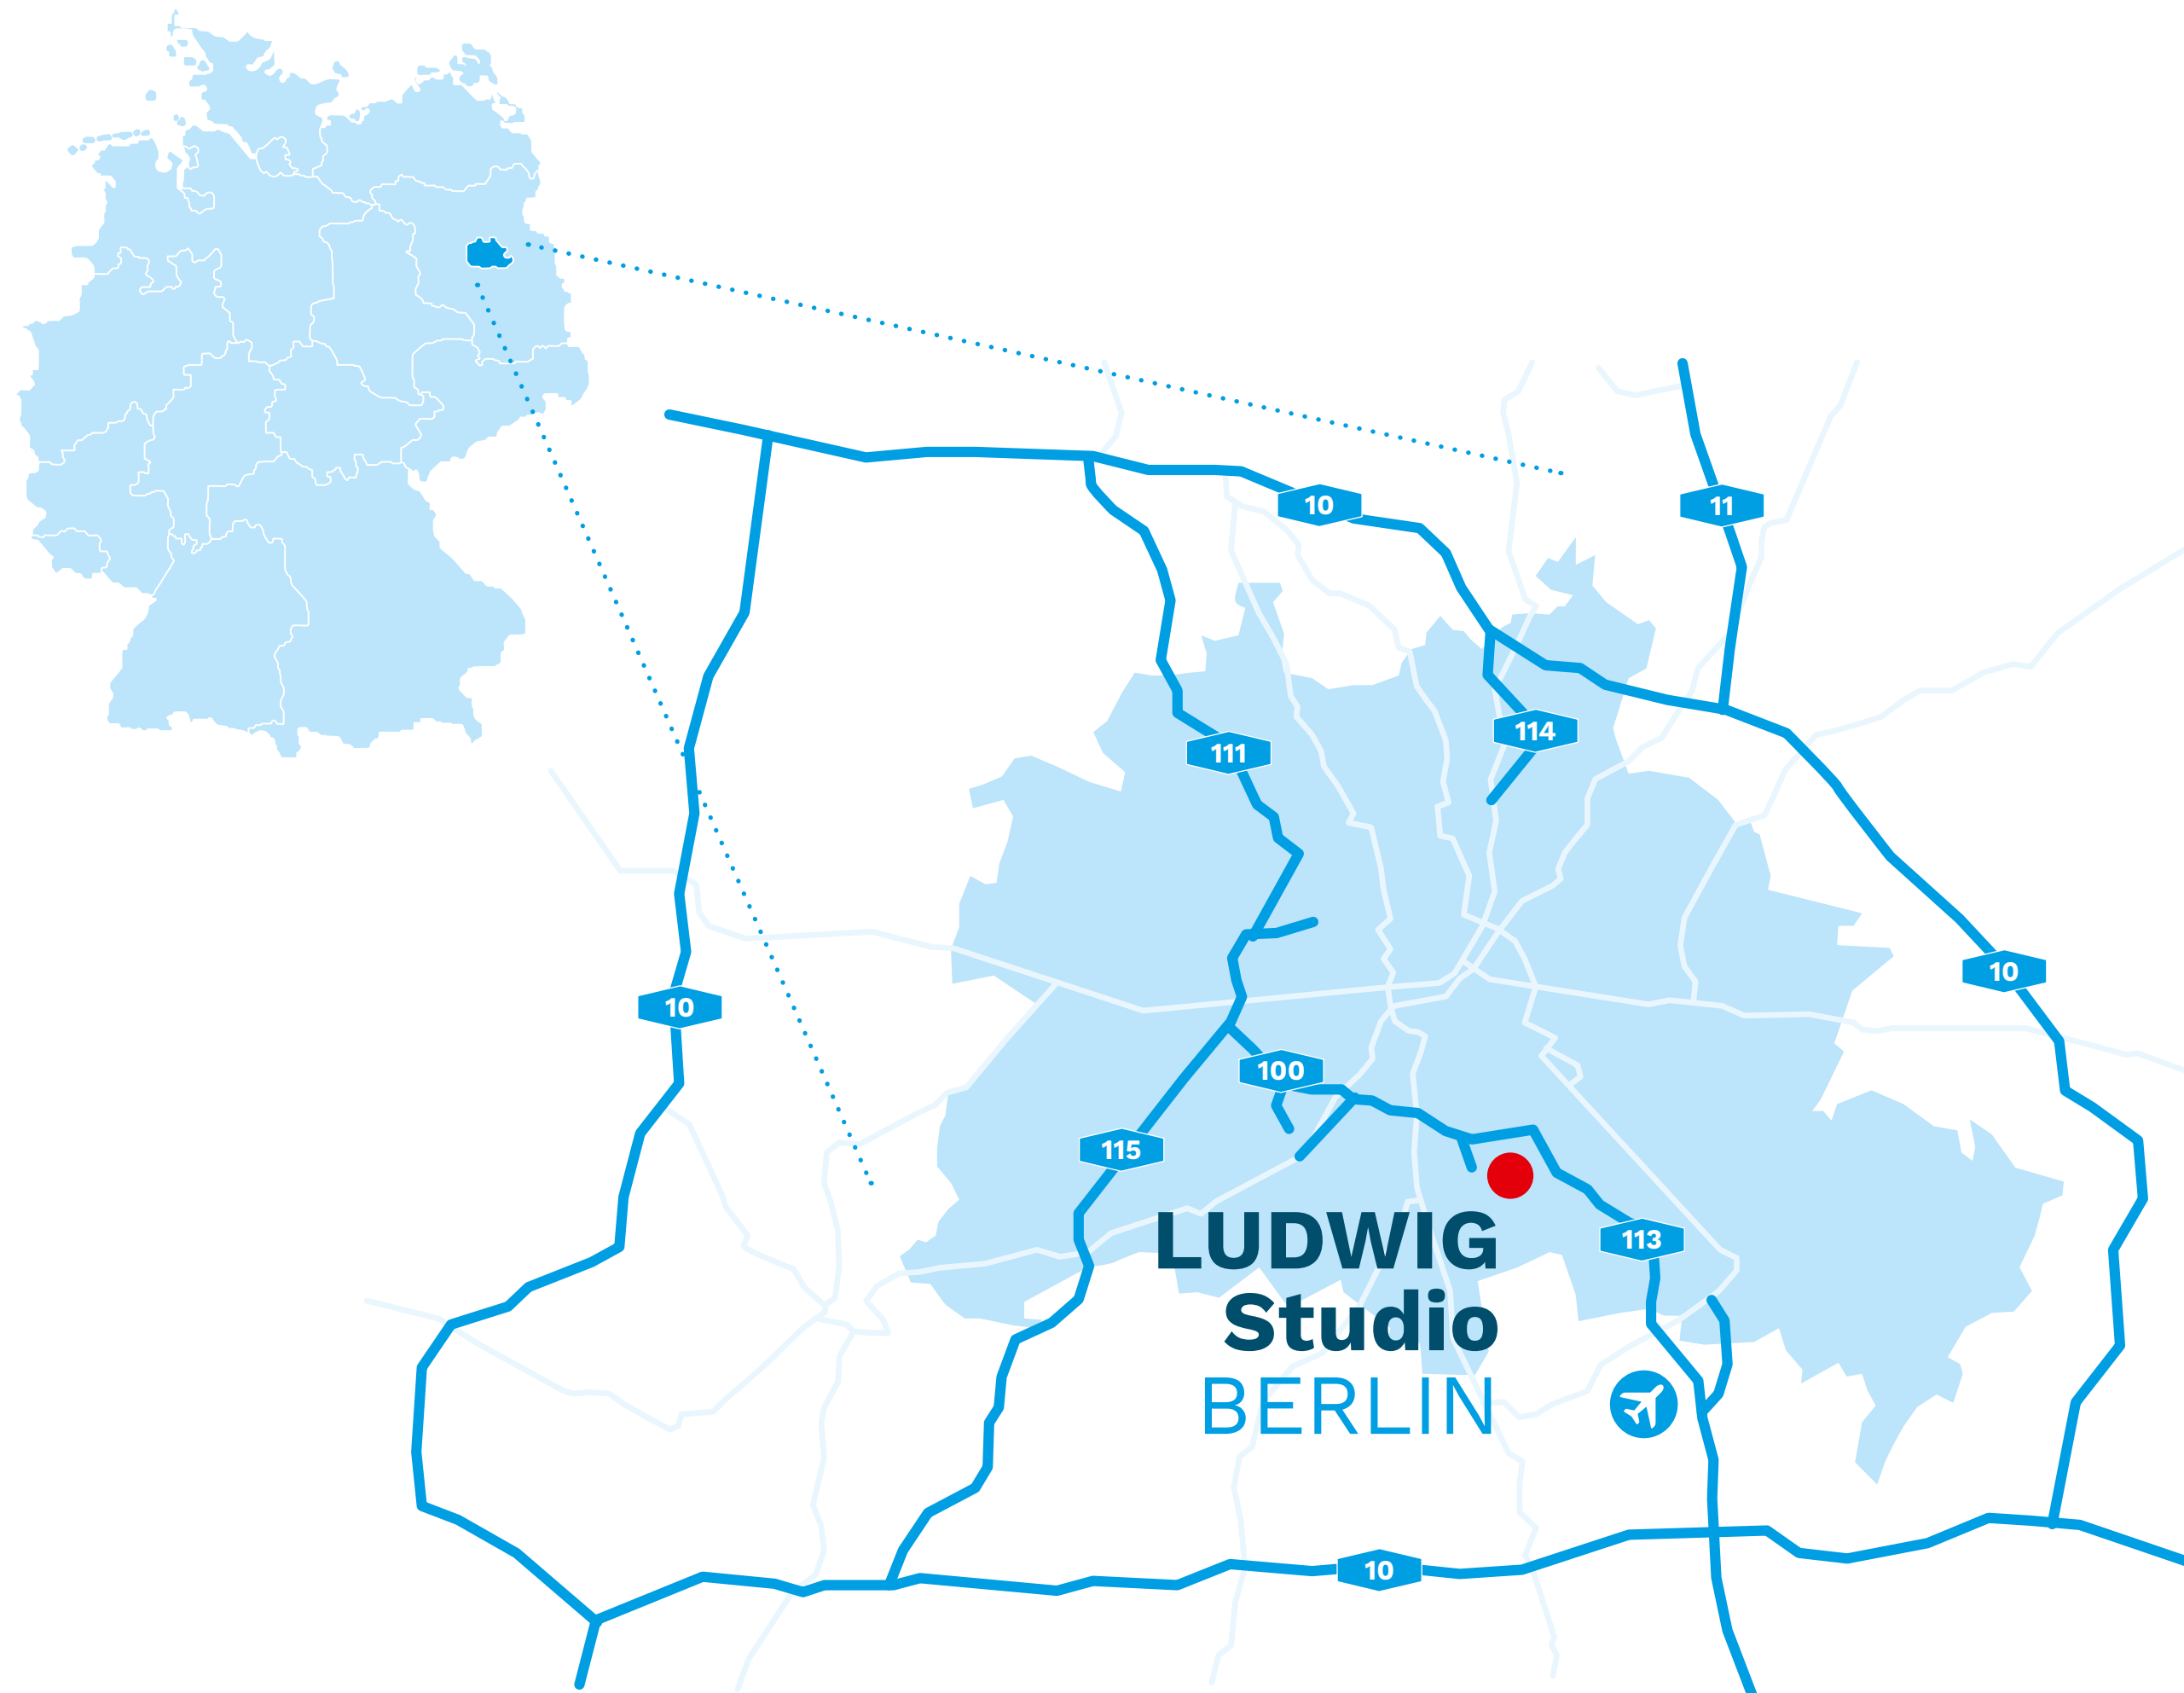

## LOCATION & CONNECTION

Ludwig Studio Berlin is located in the Tempelhof district with direct access to the rental companies Ludwig Kamera-verleih and MBF Filmtechnik.

Surrounded by a spacious area with many parking spaces and open spaces directly at the Teltow canal, there is enough space for every project.

With very close connection to freeway exit Gradestraße of the A100.

**LUDWIG**  
THE RENTAL

**MBF**   
THE RENTAL