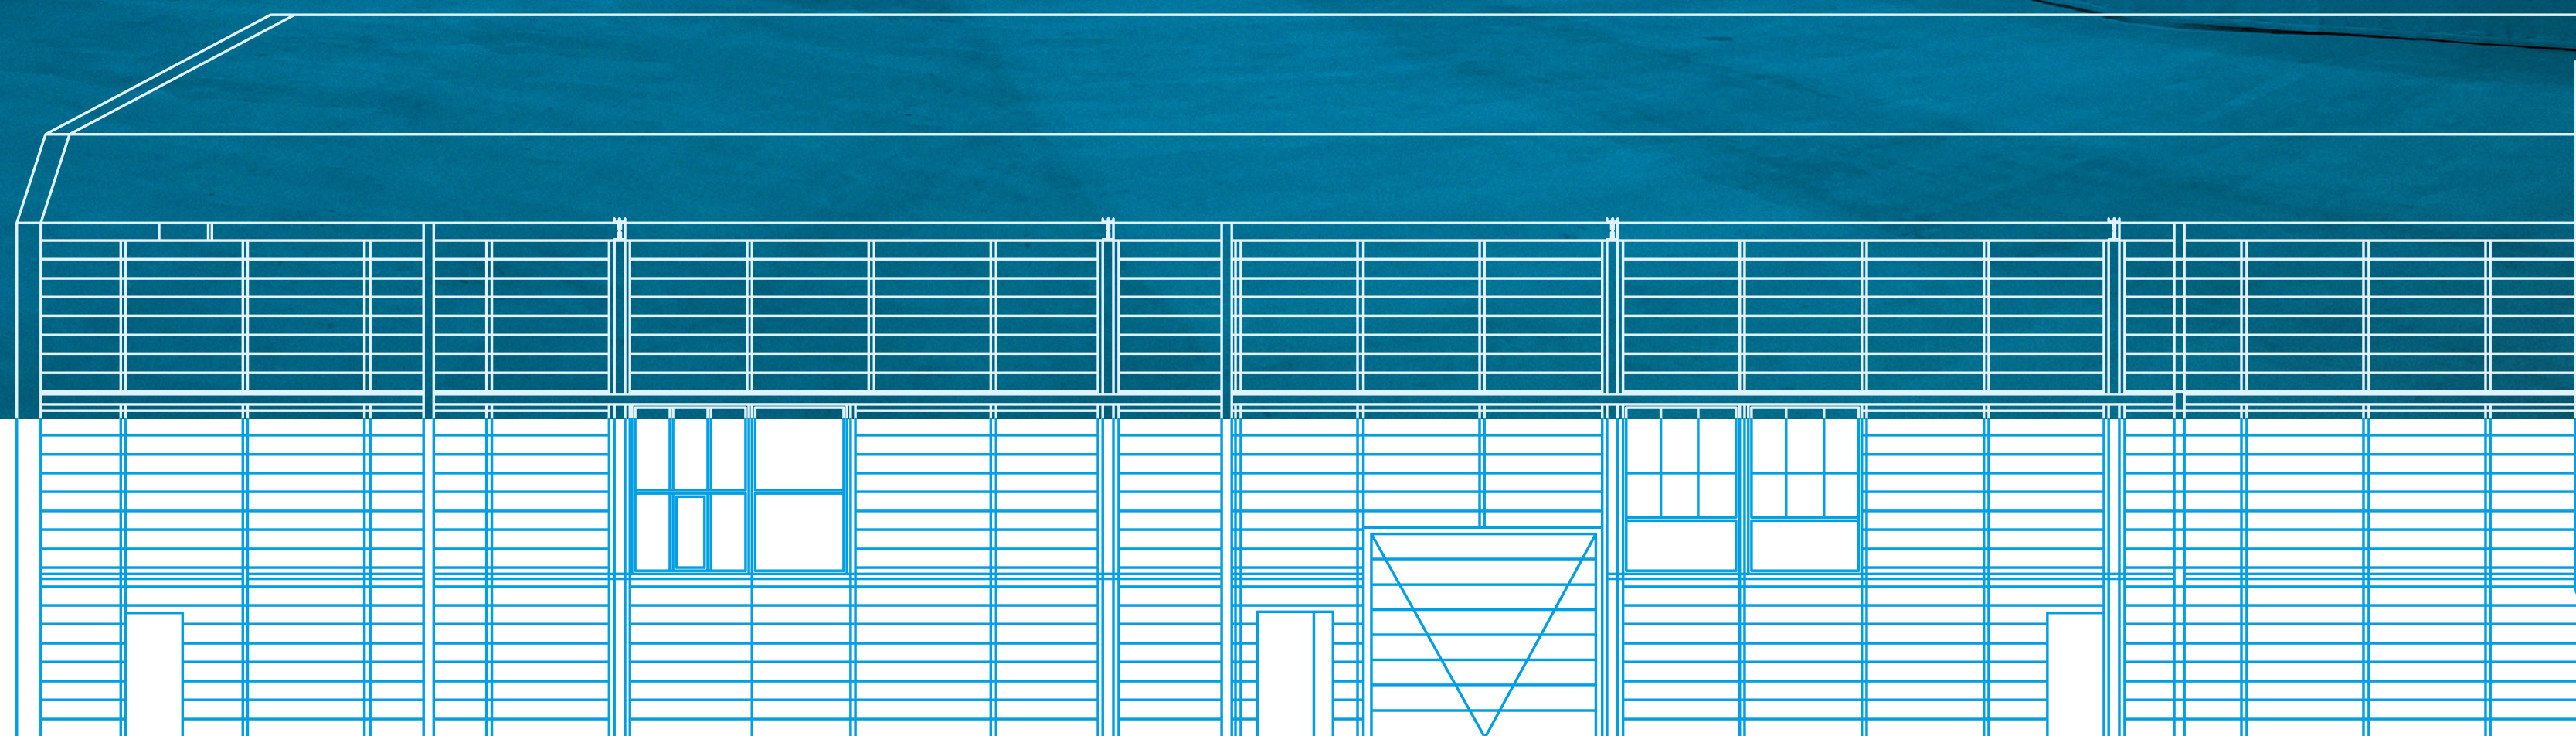

# LUDWIG Studio BERLIN

**Maximum scope with  
perfect infrastructure  
for your visions.**

With almost 1000 m<sup>2</sup>, **Ludwig Studio Berlin** offers the ideal space for your project. It has 11 meters of room height, a large covered vestibule and a Truss system with pre-installed green screen (or optionally black Molton). You are also welcome to use our terrace next to the Teltowkanal for breaks.

## FACILITIES

Studio area: 930 m<sup>2</sup>

Studio floor: screed sealed

Truck access (gate: H 3.80 m, W 4.00 m)

Curtain system (2 rails, colors green and black)

Truss system around the entire studio

6 wall connections 63 A