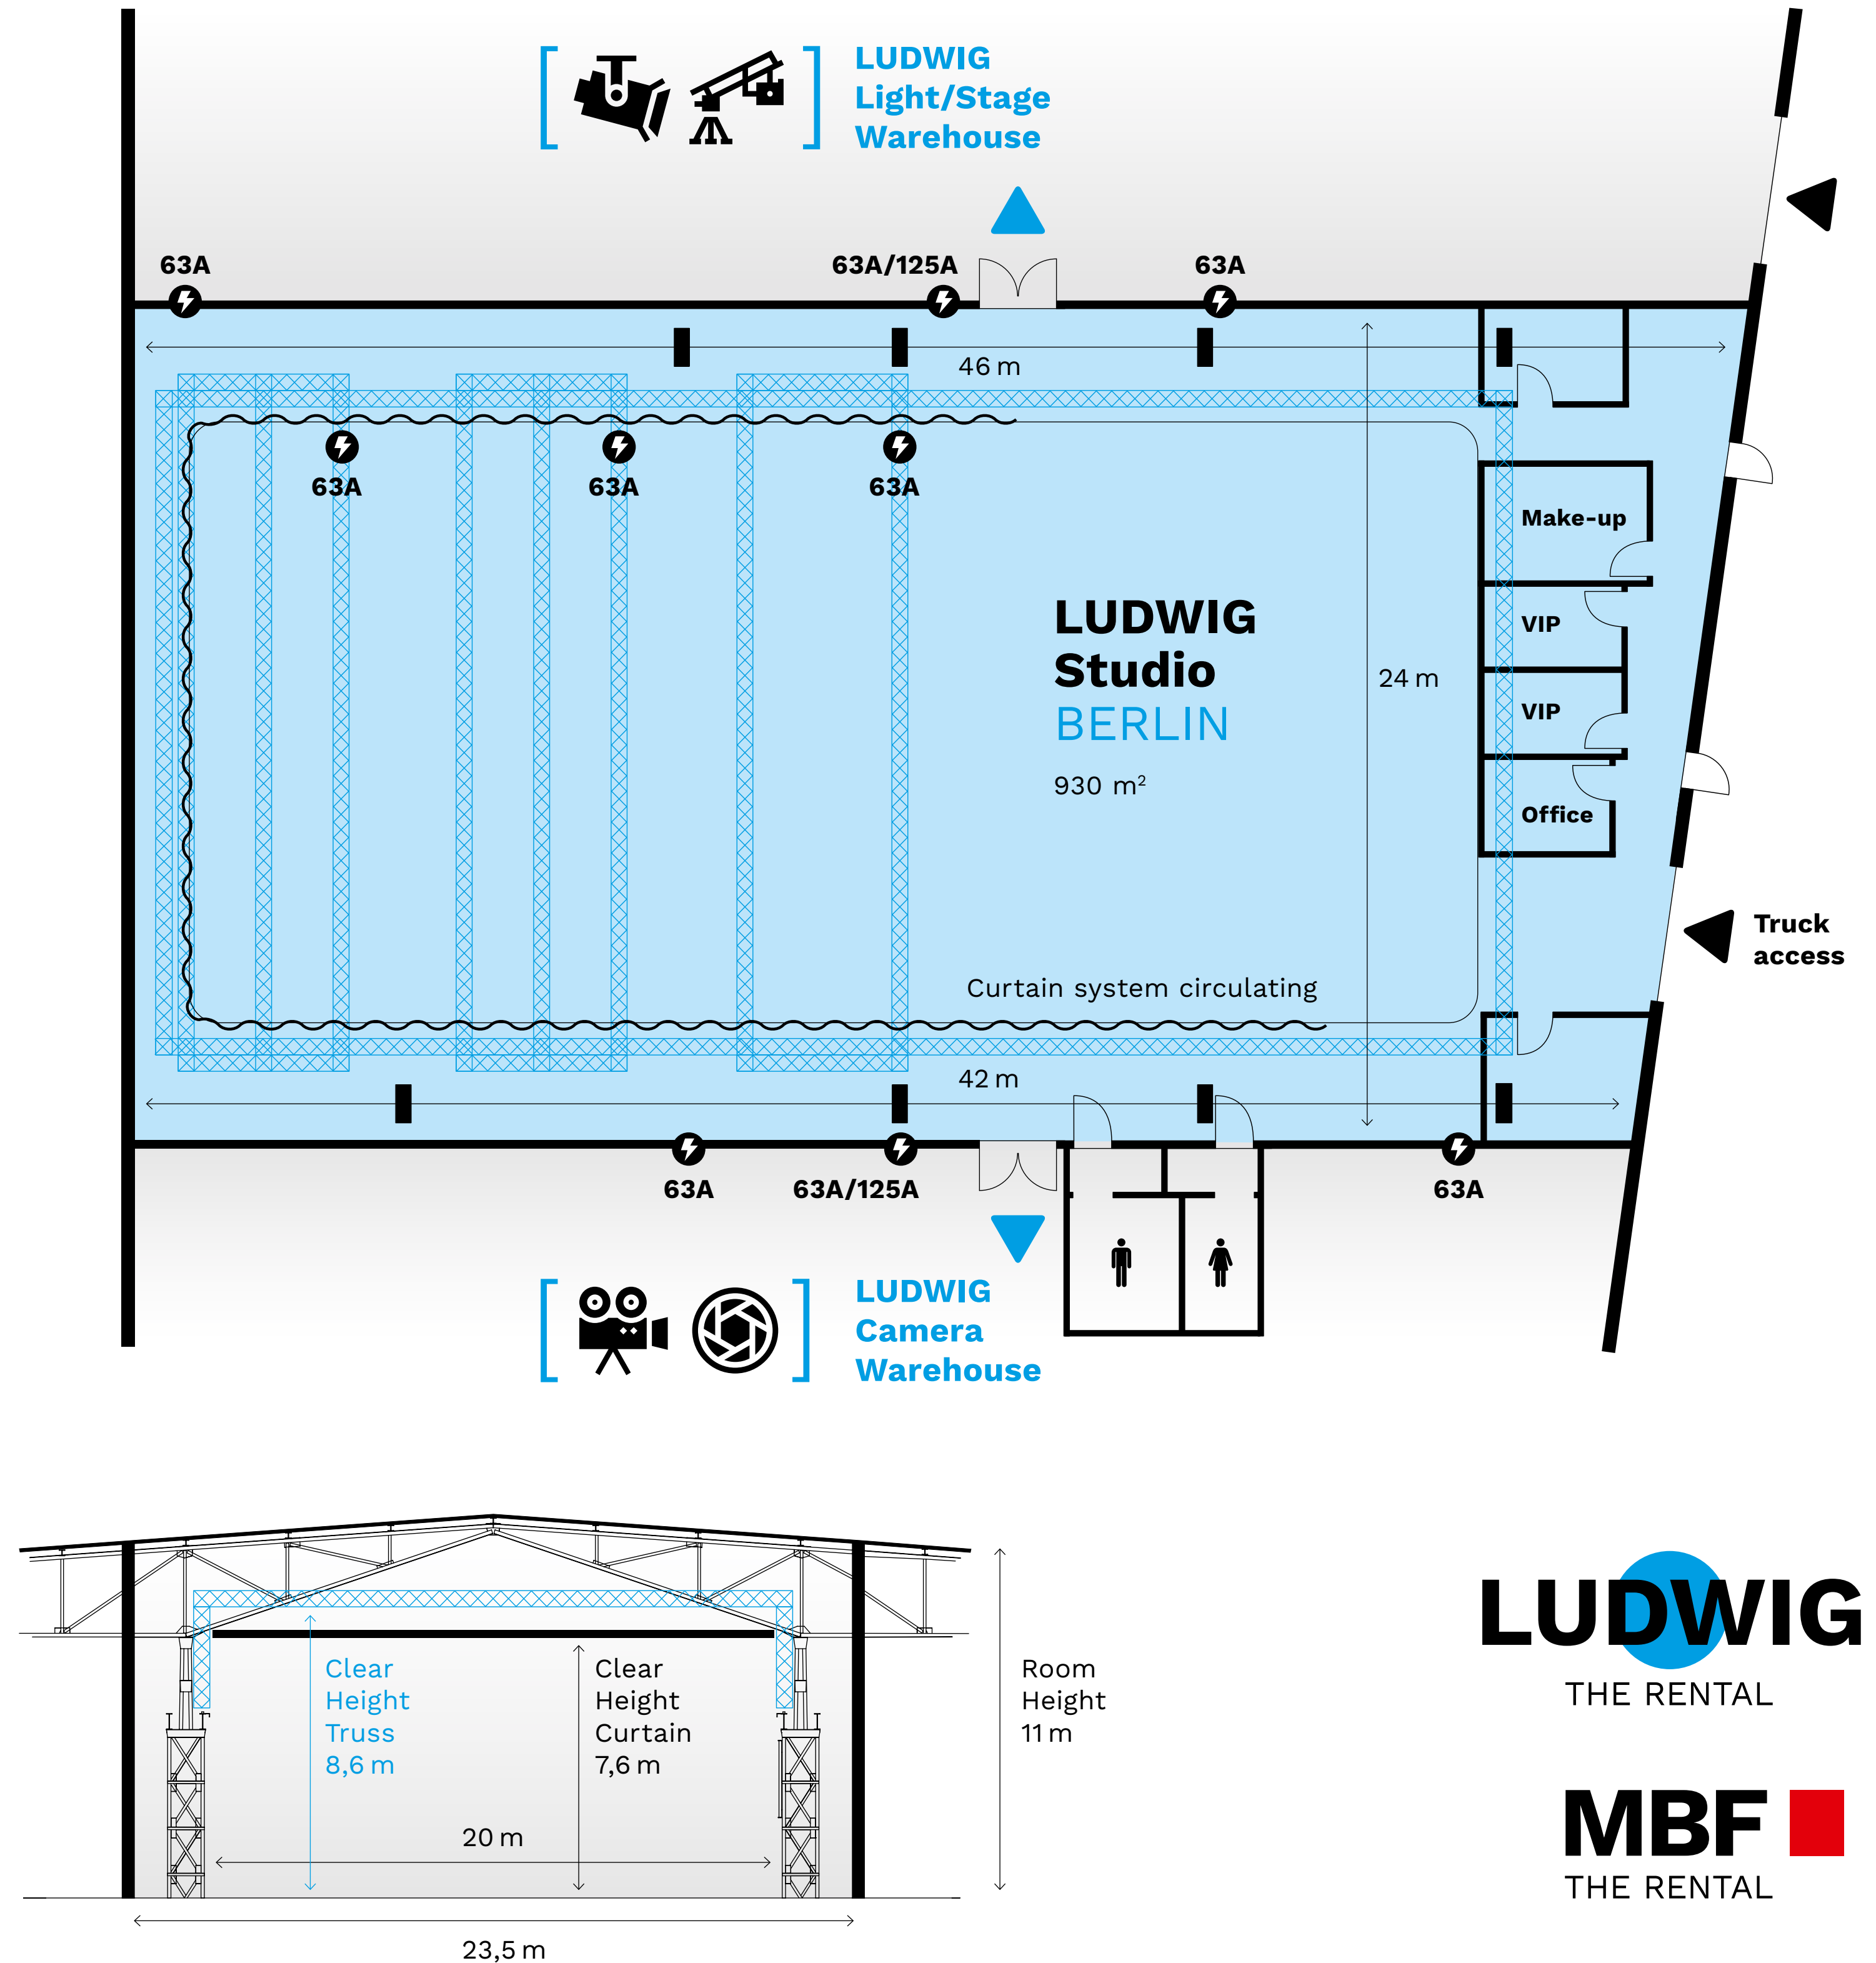

STUDIO EQUIPMENT

The **Ludwig Studio Berlin** is located between our rental for light and stage, as well as the camera rental. Therefore lighting, stage and camera equipment are only one door away. No more waiting for the one equipment piece which spontaneously became necessary. Our know-how and equipment are always next door. All technology is assembled, tested and deployed in-house. We would be happy to make you an individual offer, whether for your commercials, video clips, TV multiples or film projects of any kind.

FACILITIES

Studio area: 930 m²

Studio floor: screed sealed

Truck access (gate: H 3.80 m, W 4.00 m)

Curtain system (2 rails, colors green and black)

Truss system around the entire studio

6 wall connections 63 A

2 wall connections 125 A

3 truss connections 63 A

2 outdoor connections 32 A

Adjacent rooms:

Make-up 13 m²

2 VIP/Dressing rooms 8 m² each

production office 11 m²

Alarm system

WIFI

LUDWIG
THE RENTAL

MBF ■
THE RENTAL